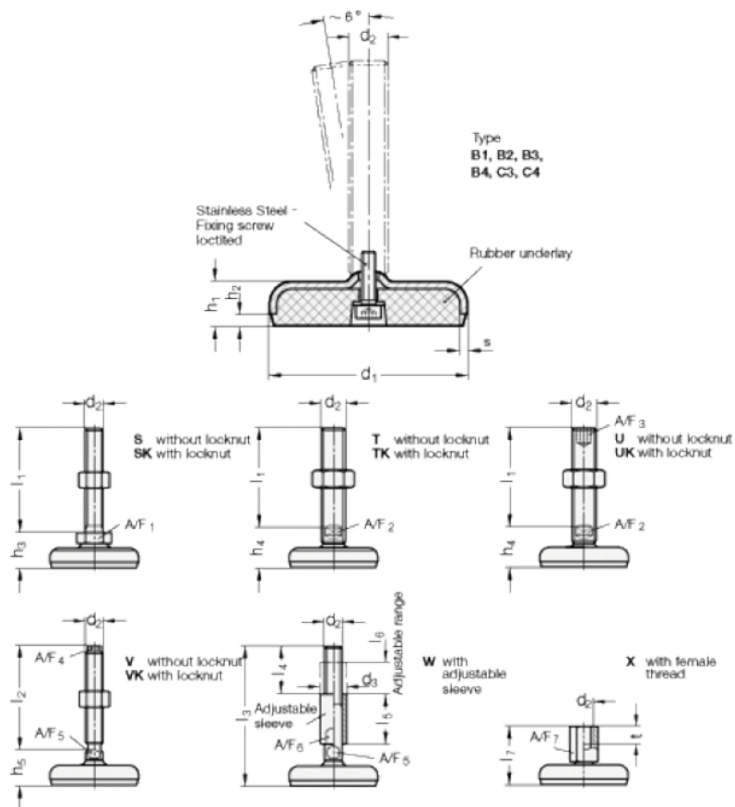

Article number: 203180M840B4X
 Description: E+G levelling foot
 GN 31-80-M8-40-B4-X
 Note: X With female thread, External hexagon

Measures

A/F7	= 14
d1	= 80
d2	= 8
h1	= 18
h2	= 5
l7 +4.0/0	= 40
s	= 3
t	= 8